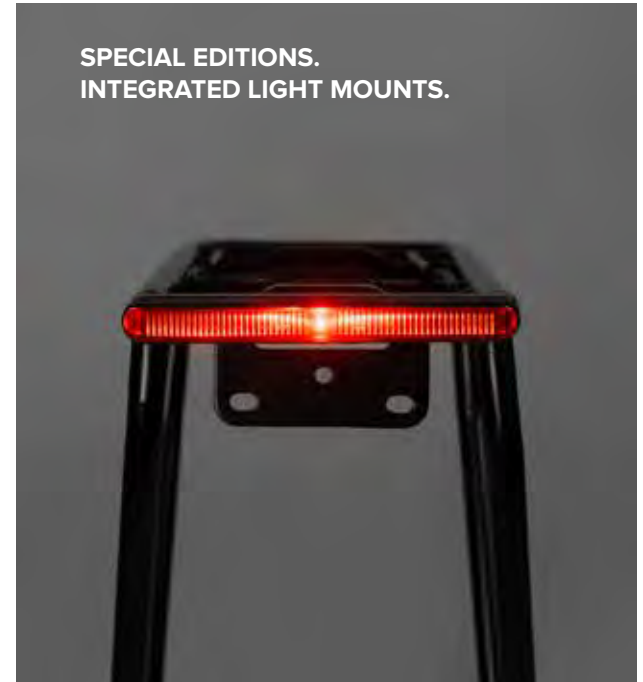

SPECIAL EDITIONS.
INTEGRATED LIGHT MOUNTS.