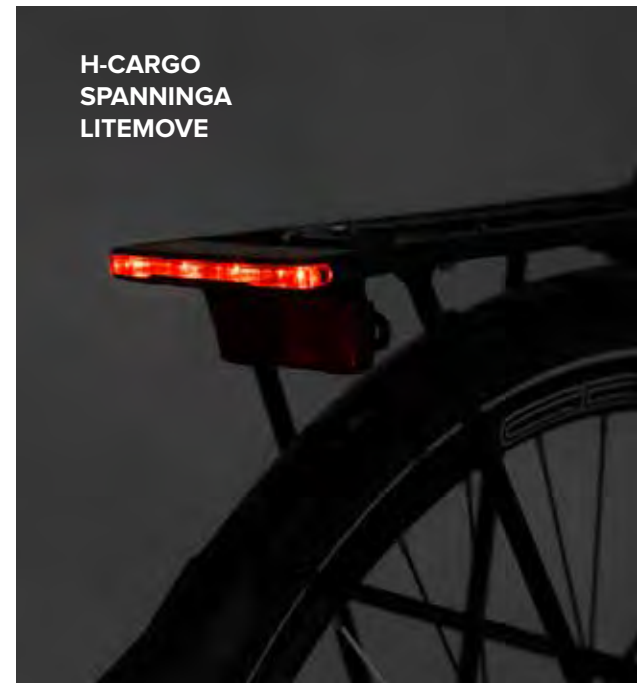

H-CARGO
SPANNINGA
LITEMOVE

All AM Carriers include adjustable extenders.